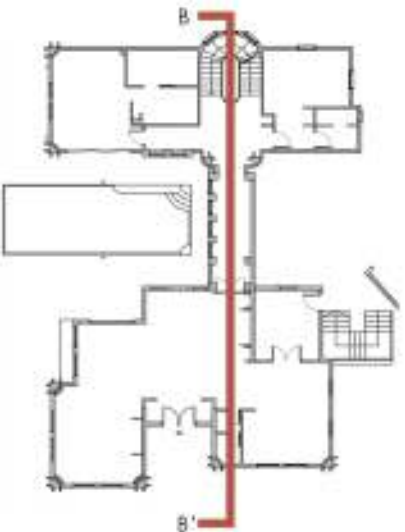

SECTION A-A'  
Scale 1:75

GENERAL LAYOUT

GROUND FLOOR ELEVATION  
Scale 1:75

LIVING ROOM  
SOFA AREA VIEW

Roche Bobois Mah Jong sofa

LIVING ROOM  
FURNITURE PROPOSAL

HALL  
ENTRANCE VIEW

KITCHEN  
PROPOSAL

SECTION B-B'  
Scale 1:75

POOL  
VIEW